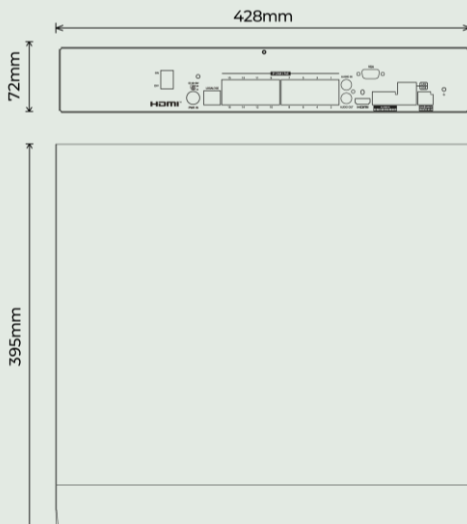

Dimension

Camera Inputs	No of PoE	16 x 10/100
	Max. # of Channels	32
	Protocols	ONVIF
	Performance	30fps@4K2K/CH, 4Mbps/CH
Live Display	Performance	Realtime Display with the D1/VGA 2nd Stream of Camera -Main: Up to 4K2K 30fps -Sub: Up to D1 960fps
	Performance	Main: 960fps@4K2K + Sub: 960fps@D1/VGA
Recording	Codec	Video: H.264 / H.265 Audio: G.711 (A Law / U Law)
	Main Monitor	Up to 4K30 for HDMI and Up to 1080p60 for VGA
Monitor Output	Multiple Ch View	1,4,8,9,10,16,20,25,32 for both live and playback
	Audio In/Out	- 1 Line-in / 1 Line-out & Audio on HDMI
Alarm In/Out	-	8 In/1 OUT
Storage	SATA	5
	Backup Device	USB Device (HDD, Thumb Drive), NAS/FTP & Remote via Network
Archive	Multiple channel	Raw Data with Embedded Player
	AVI	Embedded AVI formatting
USB Port	-	1 x USB2.0 at Rear & 1 x USB2.0 at Front
Camera Control	-	One RS485 port
System Control	-	USB Mouse / Web menu / Remote on the Web browser
	Port	10/100/1000 Ethernet + 10/100/1000 PoE + 15 x 10/100 PoE
	Protocols	DHCP, DDNS, P2P, uPNP, HTTP, NTP, SNMP, SMTP, Push Notification (iOS/Android), ONVIF (Client)
Network	No of Client	Max. 4
	Network Service	- ns.ddns2.gixelkr/P2P server/Relay Server/Push Server/ E-mail (Public server)
Network Streaming	Live	Selectable Stream from IP Camera (Main/Sub)
	Playback	Dual Streaming
Multi-Language	-	Support
RAID(Mirroring)	-	Configurable Dual Recording
Search	-	Calendar/Timeline/Virtual Jog Shuttle/ Event/Panorama/Smart/USB Backup Device
	Event Type	Motion Detection, Alarm in, Video Loss, HDD S.M.A.R.T Status, HDD Error, Recording Status, POS(TBD)
Notification	Action	E-Mail with snapshot, Buzzer, Pop-up, Symbol, Push Notification
	PoS I/F	-
Health Checking & Report	-	Periodical E-mail Report for HDD&Recording Status with various system information
	Remote SW's	-
Power	Inputs	48V-4.58A(220W)
	PoE(802.3af)	~180W
Operating Env.	-	-5~45°C / 20~80% RH
Dimension (WxDxH, mm)	-	428x395x72