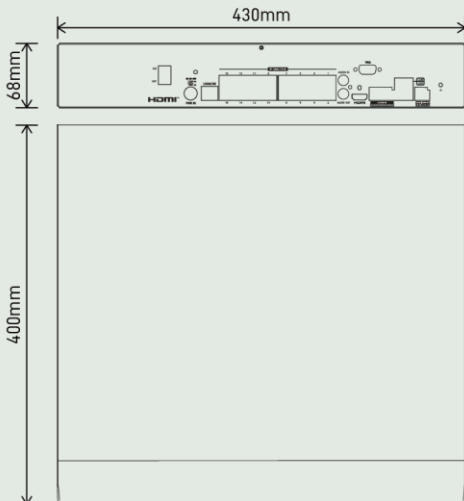

Dimension

Camera Inputs	No of PoE	16 x 10/100
	Max. # of Channels	32
	Protocols	ONVIF
	Performance	30fps@4K2K/CH, 4Mbps/CH
Live Display	Performance	Realtime Display with the D1/VGA 2nd Stream of Camera -Main: Up to 4K2K 30fps -Sub: Up to D1 960fps
	Performance	Main: 960fps@4K2K + Sub: 960fps@D1/VGA
Recording	Codec	Video: H.264 / H.265 Audio: G.711 (A Law / U Law)
	Main Monitor	Up to 4K30 for HDMI and Up to 1080p60 for VGA
Monitor Output	Multiple Ch View	1,4,8,9,10,16,20,25,32 for both live and playback
	Audio In/Out	- 1 Line-in / 1 Line-out & Audio on HDMI
Alarm In/Out	-	8 In/1 OUT
Storage	SATA	5
	Backup Device	USB Device (HDD, Thumb Drive), NAS/FTP & Remote via Network
Archive	Multiple channel	Raw Data with Embedded Player
	AVI	Embedded AVI formatting
USB Port	-	1 x USB2.0 at Rear & 1 x USB2.0 at Front
Camera Control	-	One RS485 port
System Control	-	USB Mouse / Web menu / Remote on the Web browser
	Port	10/100/1000 Ethernet + 10/100/1000 PoE + 15 x 10/100 PoE
	Protocols	DHCP, DDNS, P2P, uPNP, HTTP, NTP, SNMP, SMTP, Push Notification (iOS/Android), ONVIF (Client)
Network	No of Client	Max. 4
	Network Service	-
Network Streaming	Live	Selectable Stream from IP Camera (Main/Sub)
	Playback	Dual Streaming
Multi-Language	-	Support
RAID(Mirroring)	-	Configurable Dual Recording
Search	-	Calendar/Timeline/Virtual Jog Shuttle/ Event/Panorama/Smart/USB Backup Device
Event	Event Type	Motion Detection, Alarm in, Video Loss, HDD S.M.A.R.T Status, HDD Error, Recording Status, POS(TBD)
	Notification	Action
PoS I/F	-	Extendable up to 8 PoS Interface (Customizable)
Health Checking & Report	-	Periodical E-mail Report for HDD&Recording Status with various system information
Remote SW's	-	RMS / Web / Android / iOS / JavaScript+WASL / macOS
Power	Inputs	48V-4.58A(220W)
	PoE(802.3af)	~180W
Operating Env.	-	-5~45°C / 20~80% RH
Dimension (WxDxH, mm)	-	430x400x68